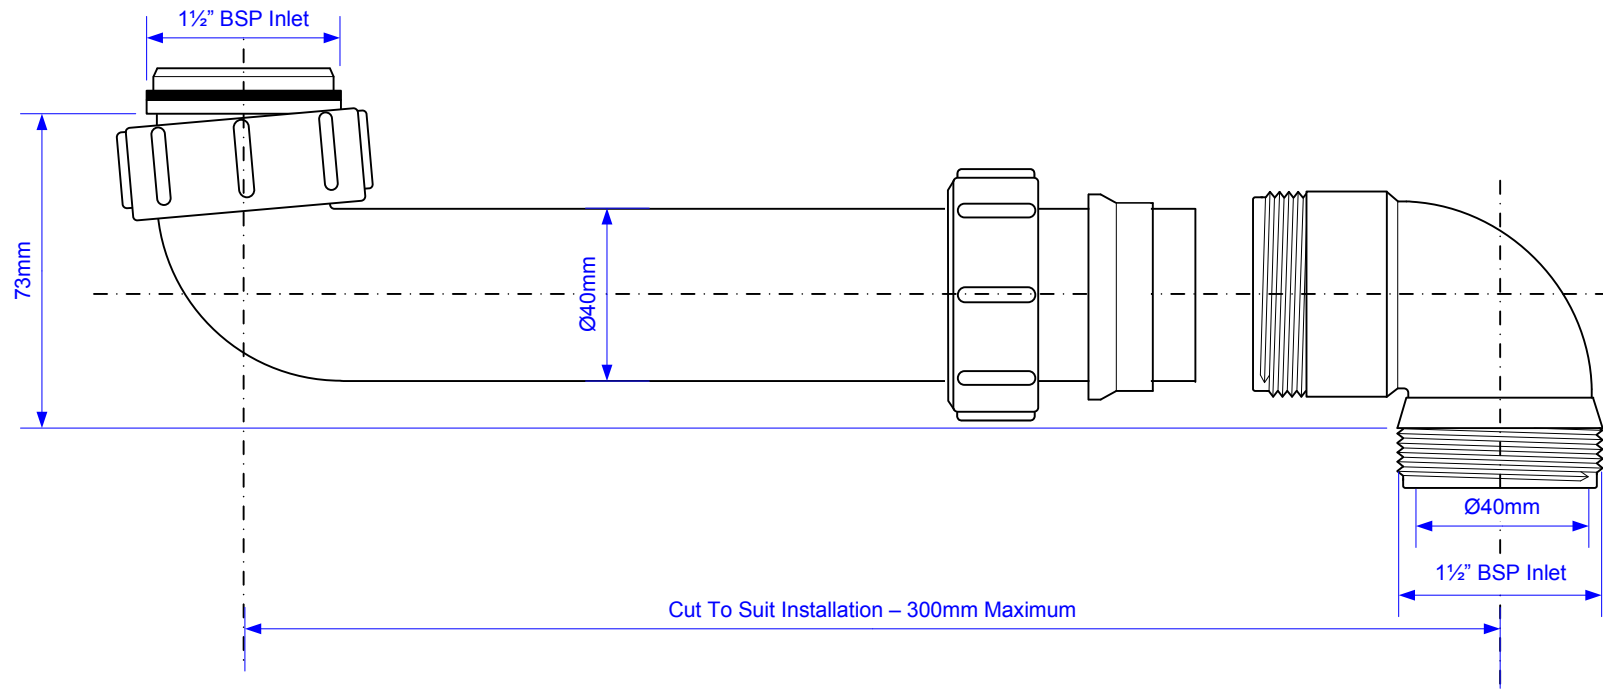

# SSINLET1

Drawing verified  
correct as of:

03/07/2007  
DL

DRAWN BY

RM

REVISED

04/07/2014 DL

FILENAME