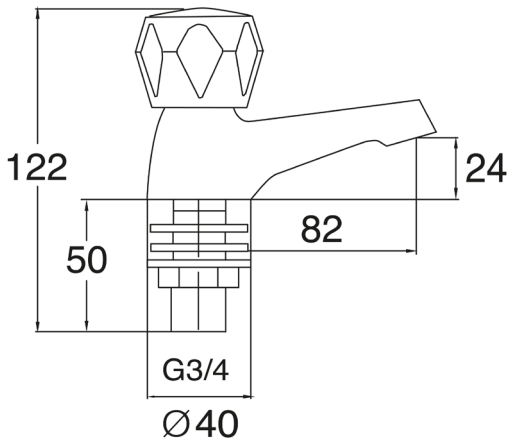

*Please refer to website for full warranty details.